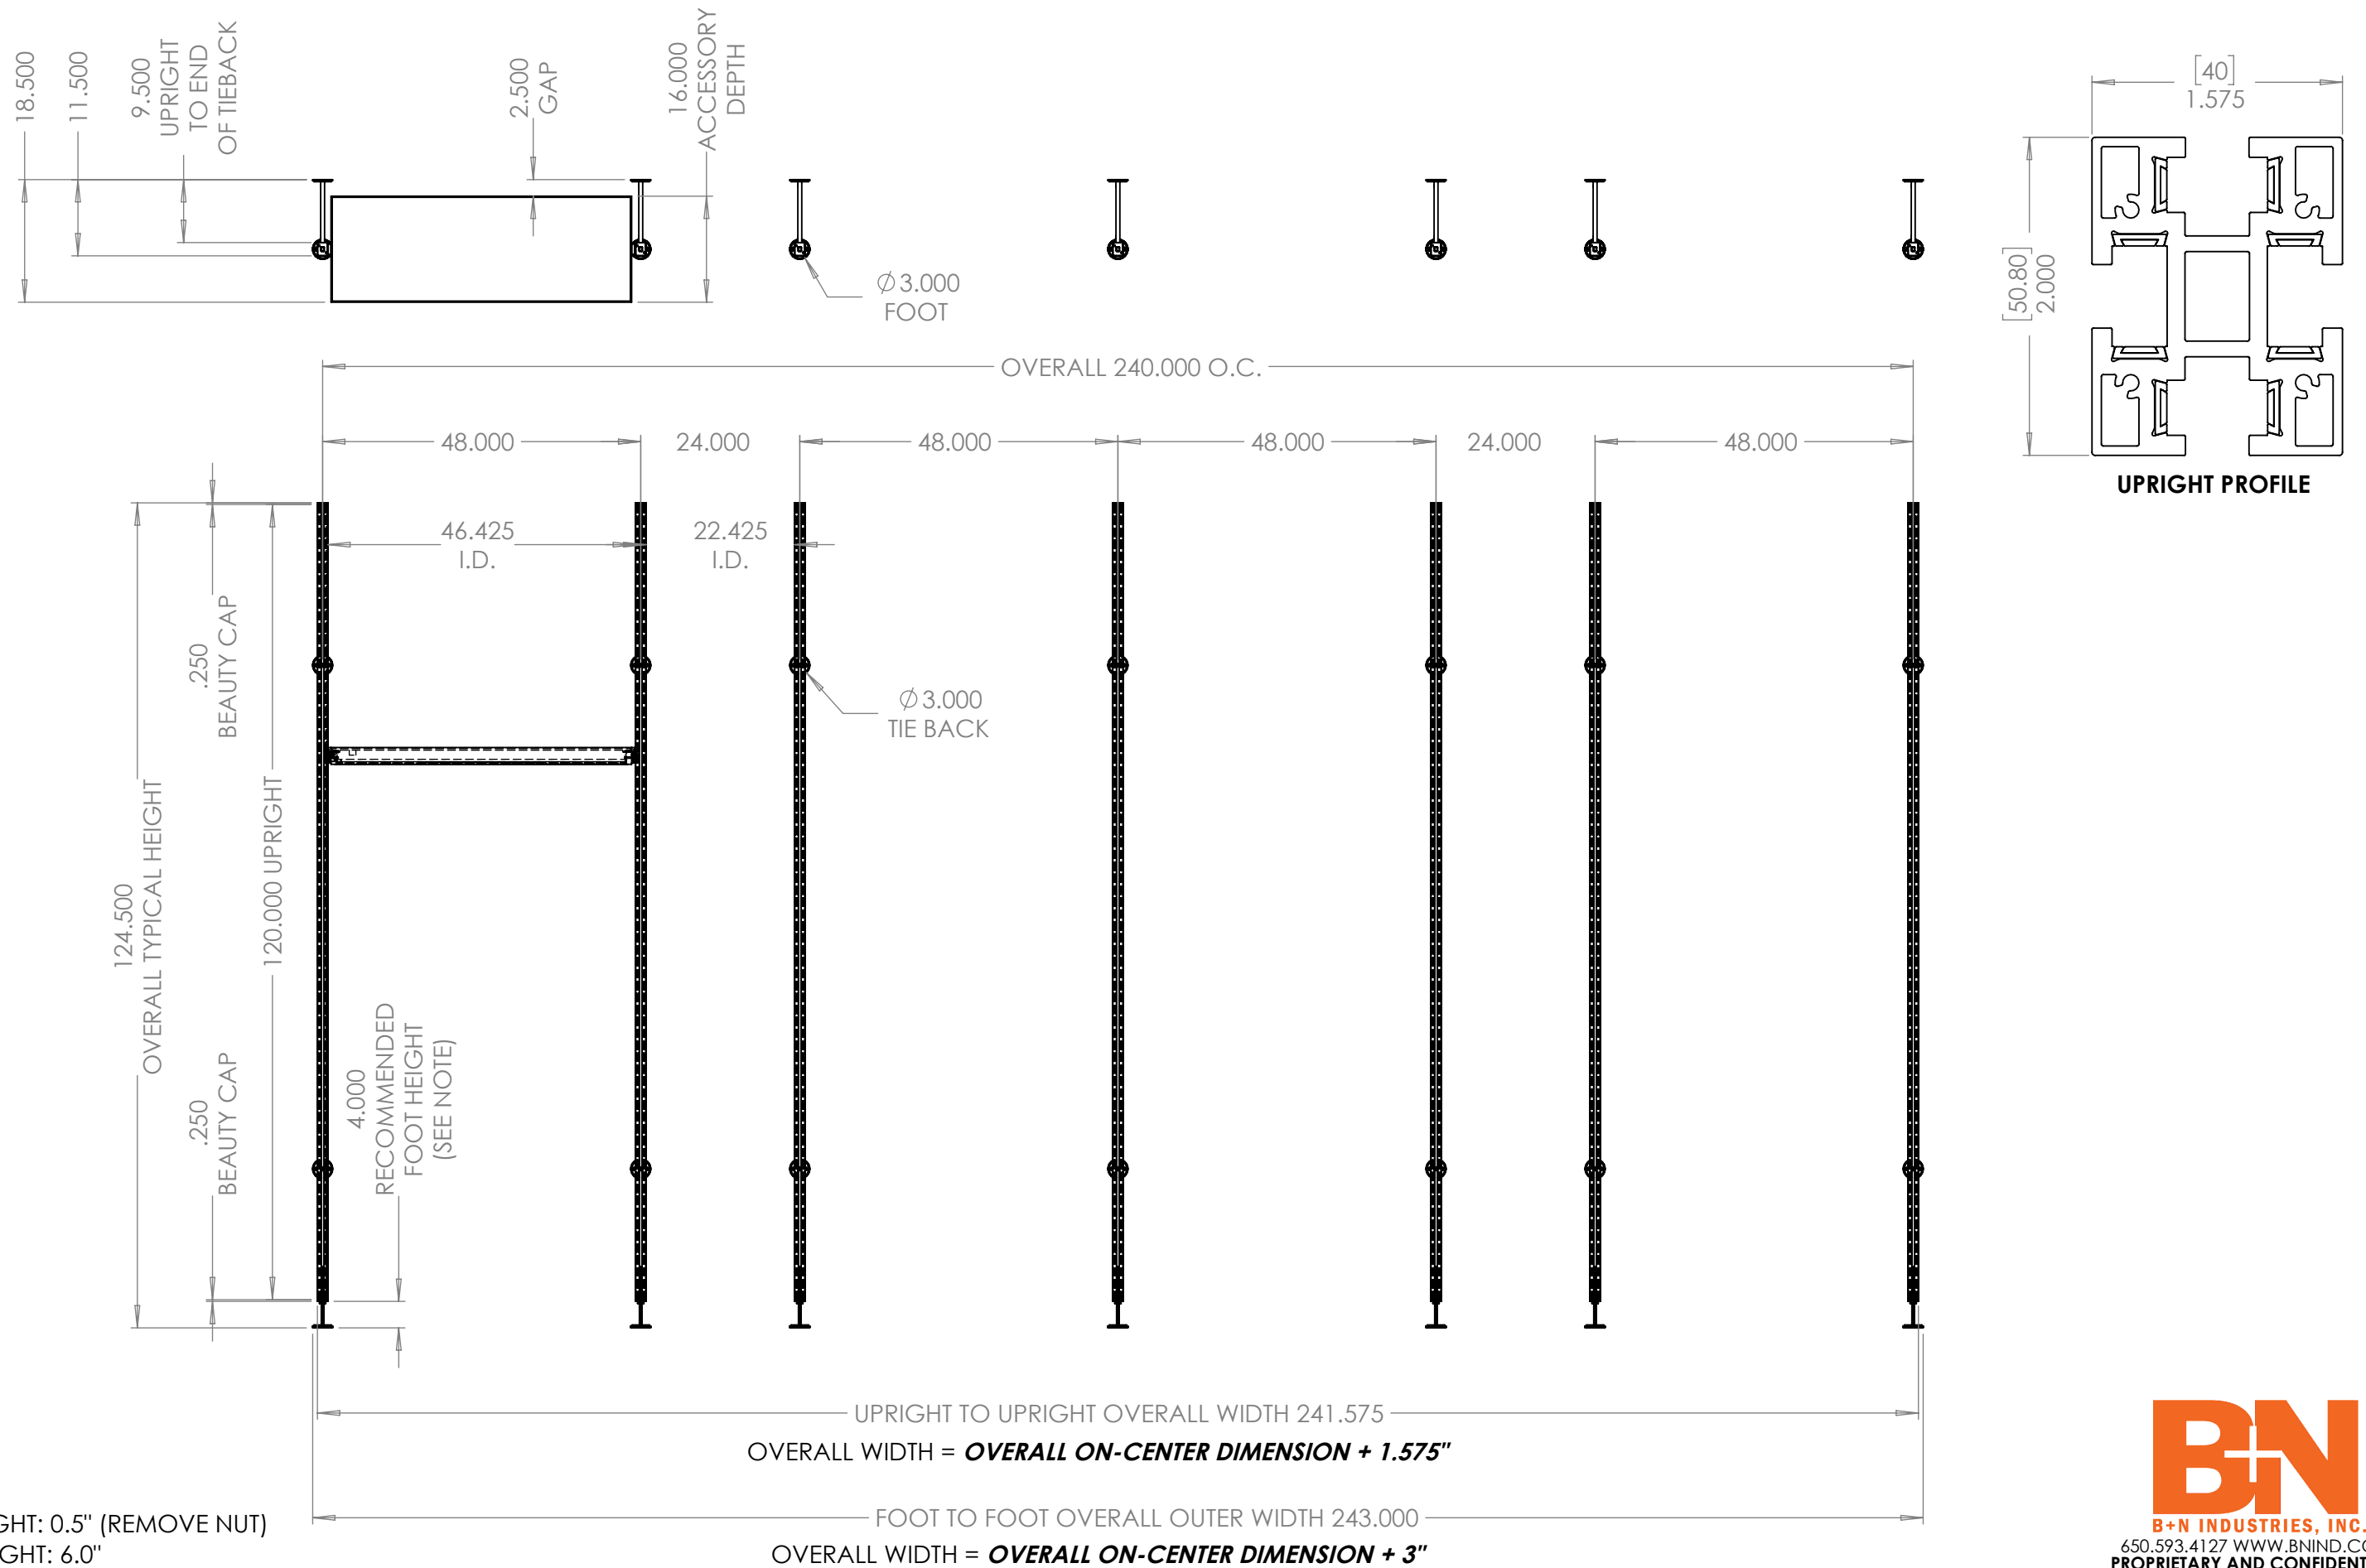

DESC: SORBETTI 2.0 FITMENT CHART

NOTE:
MINIMUM FOOT HEIGHT: 0.5" (REMOVE NUT)
MAXIMUM FOOT HEIGHT: 6.0"